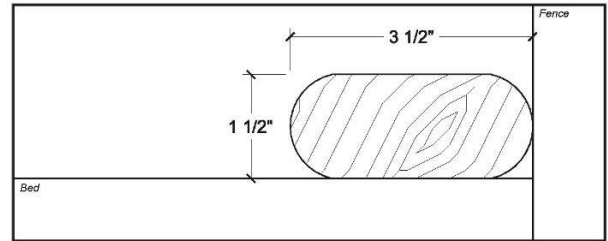

PROFILE: A-043B

HEAD CONFIGURATION (in feed position)