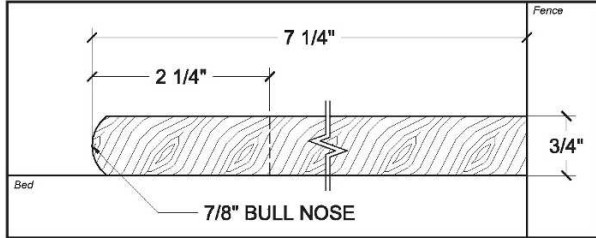

Retail Division - Bullnose

Phone: 519-842-7870 Fax: 519-842-4795 Please allow 2-6 weeks for custom orders.

PROFILE: A-010

HEAD CONFIGURATION (in feed position)

PROFILE: A-035

HEAD CONFIGURATION (in feed position)