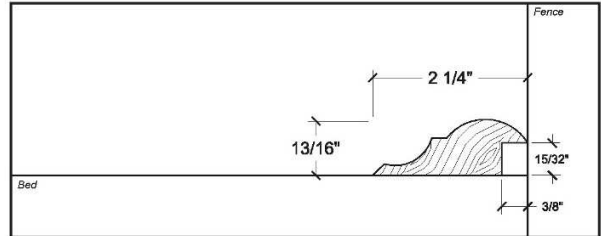

Retail Division - Chair Railing and Panel Moulds

Phone: 519-842-7870 Fax: 519-842-4795 Please allow 2-6 weeks for custom orders.

PROFILE: A-026A

HEAD CONFIGURATION (in feed position)

PROFILE: A-026B

HEAD CONFIGURATION (in feed position)