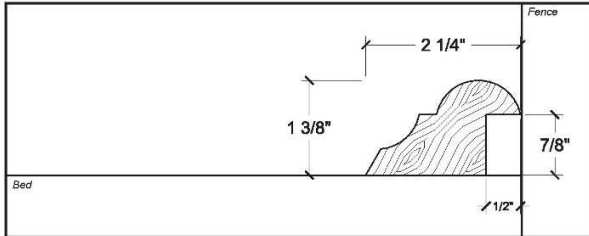

Retail Division - Chair Railing and Panel Moulds

Phone: 519-842-7870 Fax: 519-842-4795 Please allow 2-6 weeks for custom orders.

PROFILE: A-026A

HEAD CONFIGURATION (in feed position)

PROFILE: A-026B

HEAD CONFIGURATION (in feed position)