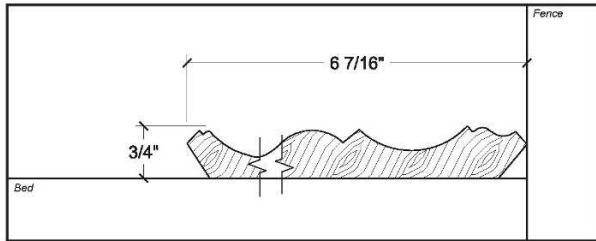

PROFILE: A-044

HEAD CONFIGURATION (in feed position)