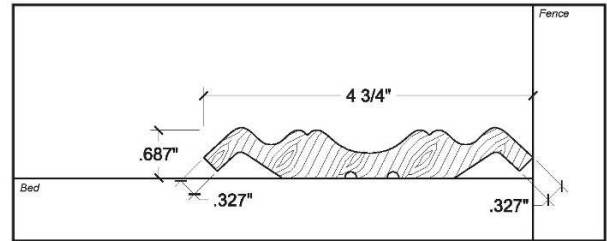

Retail Division - Crown Moulding

Phone: 519-842-7870 Fax: 519-842-4795 Please allow 2-6 weeks for custom orders.

PROFILE: A-003

HEAD CONFIGURATION (in feed position)

PROFILE: A-021

HEAD CONFIGURATION (in feed position)

PROFILE: A-044

HEAD CONFIGURATION (in feed position)

PROFILE: A-061

HEAD CONFIGURATION (in feed position)

PROFILE: A-062

HEAD CONFIGURATION (in feed position)

PROFILE: A-090

HEAD CONFIGURATION (in feed position)