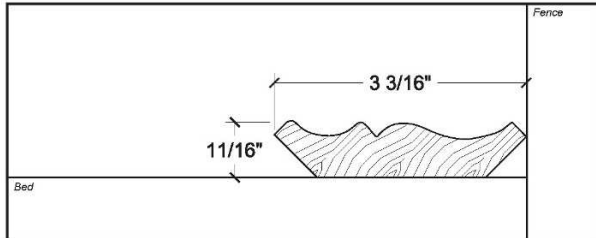

Retail Division - Crown Moulding

Phone: 519-842-7870 Fax: 519-842-4795 Please allow 2-6 weeks for custom orders.

PROFILE: A-003

HEAD CONFIGURATION (in feed position)

PROFILE: A-021

HEAD CONFIGURATION (in feed position)