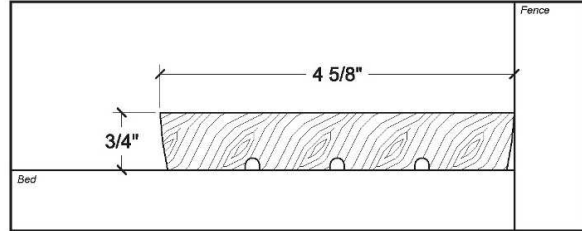

Retail Division - Door Stops, Jambs and Caps

Phone: 519-842-7870 Fax: 519-842-4795 Please allow 2-6 weeks for custom orders.

PROFILE: A-016

HEAD CONFIGURATION (in feed position)

PROFILE: A-017

HEAD CONFIGURATION (in feed position)

PROFILE: A-018

HEAD CONFIGURATION (in feed position)

PROFILE: A-032

HEAD CONFIGURATION (in feed position)

PROFILE: A-053A

HEAD CONFIGURATION (in feed position)

PROFILE: A-053B

HEAD CONFIGURATION (in feed position)