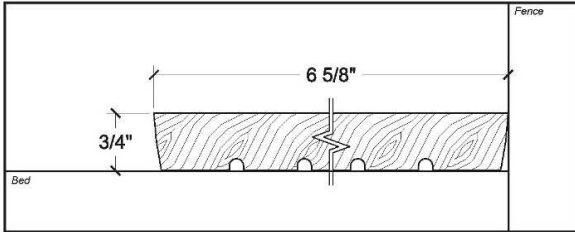

Retail Division - Door Stops, Jambs and Caps

Phone: 519-842-7870 Fax: 519-842-4795 Please allow 2-6 weeks for custom orders.

PROFILE: A-016

HEAD CONFIGURATION (in feed position)

PROFILE: A-017

HEAD CONFIGURATION (in feed position)

PROFILE: A-018

HEAD CONFIGURATION (in feed position)

PROFILE: A-032

HEAD CONFIGURATION (in feed position)

PROFILE: A-053A

HEAD CONFIGURATION (in feed position)

PROFILE: A-053B

HEAD CONFIGURATION (in feed position)