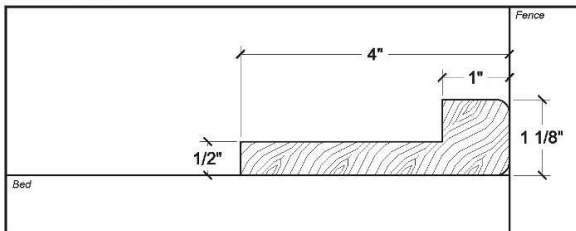

Retail Division - Flooring Trims

Phone: 519-842-7870 Fax: 519-842-4795 Please allow 2-6 weeks for custom orders.

PROFILE: A-027

HEAD CONFIGURATION (in feed position)

PROFILE: A-067

HEAD CONFIGURATION (in feed position)

PROFILE: A-076A

HEAD CONFIGURATION (in feed position)

PROFILE: A-076B

HEAD CONFIGURATION (in feed position)

PROFILE: A-079

HEAD CONFIGURATION (in feed position)

PROFILE: A-082

HEAD CONFIGURATION (in feed position)

PROFILE: A-083

HEAD CONFIGURATION (in feed position)

PROFILE: A-132D

HEAD CONFIGURATION (in feed position)

PROFILE: A-167

HEAD CONFIGURATION (in feed position)

PROFILE: A-168

HEAD CONFIGURATION (in feed position)