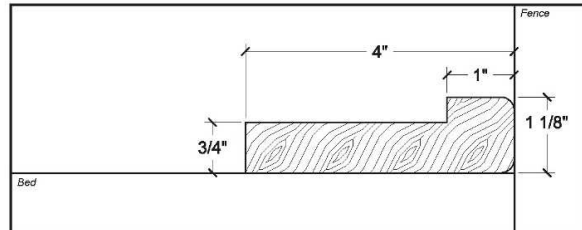

Retail Division - Flooring Trims

Phone: 519-842-7870 Fax: 519-842-4795 Please allow 2-6 weeks for custom orders.

PROFILE: A-027

HEAD CONFIGURATION (in feed position)

PROFILE: A-067

HEAD CONFIGURATION (in feed position)

PROFILE: A-076A

HEAD CONFIGURATION (in feed position)

PROFILE: A-076B

HEAD CONFIGURATION (in feed position)

PROFILE: A-079

HEAD CONFIGURATION (in feed position)

PROFILE: A-082

HEAD CONFIGURATION (in feed position)

PROFILE: A-083

HEAD CONFIGURATION (in feed position)

PROFILE: A-132D

HEAD CONFIGURATION (in feed position)

PROFILE: A-167

HEAD CONFIGURATION (in feed position)

PROFILE: A-168

HEAD CONFIGURATION (in feed position)