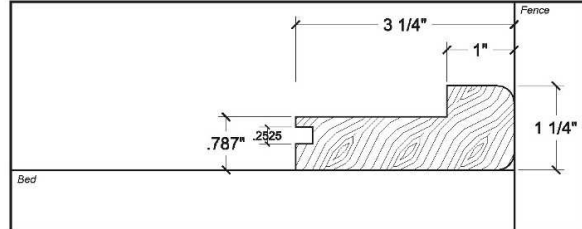

Retail Division - Flooring Trims

Phone: 519-842-7870 Fax: 519-842-4795 Please allow 2-6 weeks for custom orders.

PROFILE: A-027

HEAD CONFIGURATION (in feed position)

PROFILE: A-067

HEAD CONFIGURATION (in feed position)

PROFILE: A-076A

HEAD CONFIGURATION (in feed position)

PROFILE: A-076B

HEAD CONFIGURATION (in feed position)

PROFILE: A-079

HEAD CONFIGURATION (in feed position)

PROFILE: A-082

HEAD CONFIGURATION (in feed position)