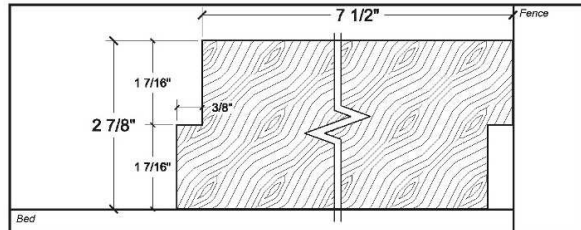

Retail Division - Shiplap

Phone: 519-842-7870 Fax: 519-842-4795 Please allow 2-6 weeks for custom orders.

PROFILE: A-075

HEAD CONFIGURATION (in feed position)

PROFILE: A-093A

HEAD CONFIGURATION (in feed position)

PROFILE: A-093B

HEAD CONFIGURATION (in feed position)

PROFILE: A-105

HEAD CONFIGURATION (in feed position)

PROFILE: A-110

HEAD CONFIGURATION (in feed position)