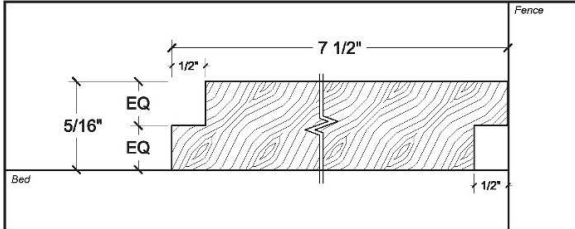

Retail Division - Shiplap

Phone: 519-842-7870 Fax: 519-842-4795 Please allow 2-6 weeks for custom orders.

PROFILE: A-075

HEAD CONFIGURATION (in feed position)

PROFILE: A-093A

HEAD CONFIGURATION (in feed position)

PROFILE: A-093B

HEAD CONFIGURATION (in feed position)

PROFILE: A-105

HEAD CONFIGURATION (in feed position)

PROFILE: A-110

HEAD CONFIGURATION (in feed position)