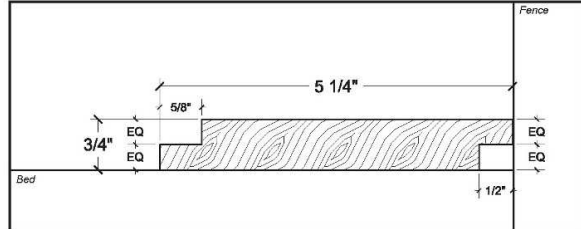

Retail Division - Shiplap

Phone: 519-842-7870 Fax: 519-842-4795 Please allow 2-6 weeks for custom orders.

PROFILE: A-075

HEAD CONFIGURATION (in feed position)

PROFILE: A-093A

HEAD CONFIGURATION (in feed position)

PROFILE: A-093B

HEAD CONFIGURATION (in feed position)

PROFILE: A-105

HEAD CONFIGURATION (in feed position)

PROFILE: A-110

HEAD CONFIGURATION (in feed position)