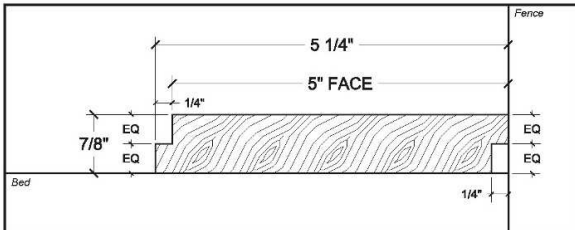

Retail Division - Shiplap

Phone: 519-842-7870 Fax: 519-842-4795 Please allow 2-6 weeks for custom orders.

PROFILE: A-075

HEAD CONFIGURATION (in feed position)

PROFILE: A-093A

HEAD CONFIGURATION (in feed position)

PROFILE: A-093B

HEAD CONFIGURATION (in feed position)

PROFILE: A-105

HEAD CONFIGURATION (in feed position)

PROFILE: A-110

HEAD CONFIGURATION (in feed position)