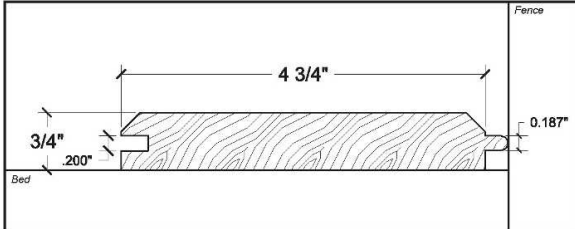

## Retail Division - Tongue and Groove

Phone: 519-842-7870 Fax: 519-842-4795 Please allow 2-6 weeks for custom orders.

PROFILE: A-009

HEAD CONFIGURATION (in feed position)

PROFILE: A-013

HEAD CONFIGURATION (in feed position)