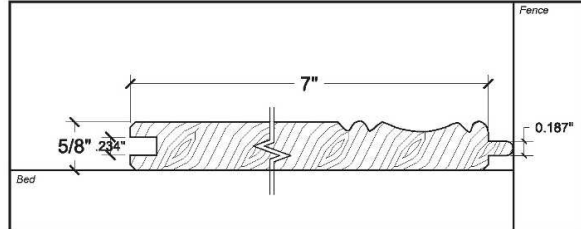

## Retail Division - Tongue and Groove

Phone: 519-842-7870 Fax: 519-842-4795 Please allow 2-6 weeks for custom orders.

PROFILE: A-009

HEAD CONFIGURATION (in feed position)

PROFILE: A-013

HEAD CONFIGURATION (in feed position)

PROFILE: A-038

HEAD CONFIGURATION (in feed position)

PROFILE: A-039

HEAD CONFIGURATION (in feed position)

PROFILE: A-040A

HEAD CONFIGURATION (in feed position)

PROFILE: A-040B

HEAD CONFIGURATION (in feed position)