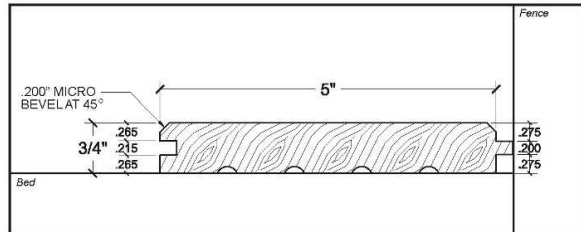

## Retail Division - Tongue and Groove

Phone: 519-842-7870 Fax: 519-842-4795 Please allow 2-6 weeks for custom orders.

PROFILE: A-009

HEAD CONFIGURATION (in feed position)

PROFILE: A-013

HEAD CONFIGURATION (in feed position)

PROFILE: A-038

HEAD CONFIGURATION (in feed position)

PROFILE: A-039

HEAD CONFIGURATION (in feed position)

PROFILE: A-040A

HEAD CONFIGURATION (in feed position)

PROFILE: A-040B

HEAD CONFIGURATION (in feed position)