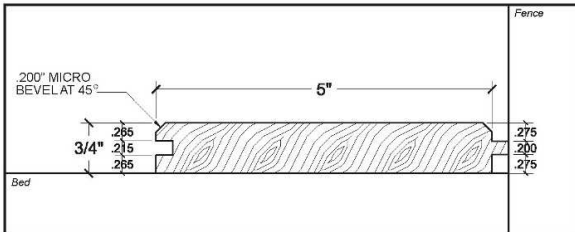

## Retail Division - Tongue and Groove

Phone: 519-842-7870 Fax: 519-842-4795 Please allow 2-6 weeks for custom orders.

PROFILE: A-009

HEAD CONFIGURATION (in feed position)

PROFILE: A-013

HEAD CONFIGURATION (in feed position)

PROFILE: A-038

HEAD CONFIGURATION (in feed position)

PROFILE: A-039

HEAD CONFIGURATION (in feed position)

PROFILE: A-040A

HEAD CONFIGURATION (in feed position)

PROFILE: A-040B

HEAD CONFIGURATION (in feed position)