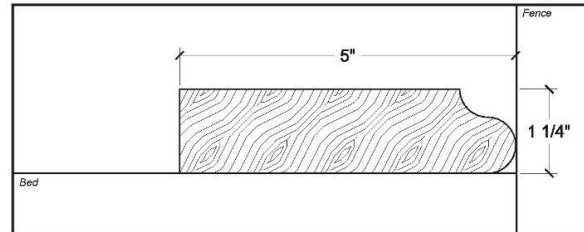

Retail Division - Window Trims

Phone: 519-842-7870 Fax: 519-842-4795 Please allow 2-6 weeks for custom orders.

PROFILE: A-010

HEAD CONFIGURATION (in feed position)

PROFILE: A-057A

HEAD CONFIGURATION (in feed position)

PROFILE: A-057B

HEAD CONFIGURATION (in feed position)

PROFILE: A-104

HEAD CONFIGURATION (in feed position)

PROFILE: A-197

HEAD CONFIGURATION (in feed position)

PROFILE: A-219

HEAD CONFIGURATION (in feed position)