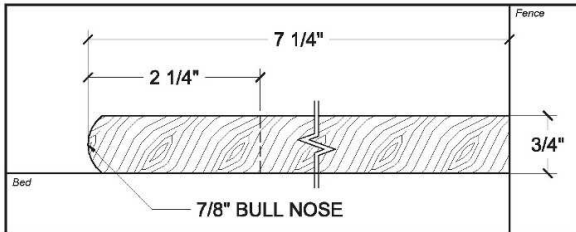

Retail Division - Window Trims

Phone: 519-842-7870 Fax: 519-842-4795 Please allow 2-6 weeks for custom orders.

PROFILE: A-010

HEAD CONFIGURATION (in feed position)

PROFILE: A-057A

HEAD CONFIGURATION (in feed position)